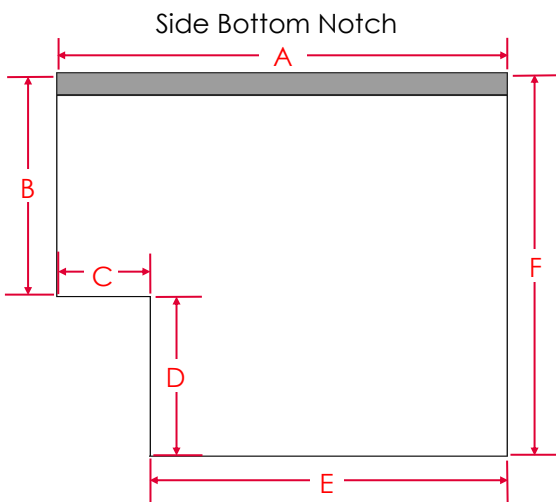

Cut Out & Angled Minimums & Maximums												
Measurement	A		B		C		D		E		F	
	Min	Max	Min	Max	Min	Max	Min	Max	Min	Max	Min	Max
Side Bottom	*	*	3"	*	1/2"	6"	2"	*	*	*	*	*
Side Center	*	*	*	*	3"	*	2"	*	1/2"	6"	*	*
Angled	*	*	3"	*	*	*	*	*	N/A	N/A	N/A	N/A

* Reference chosen products Minimums & Maximums