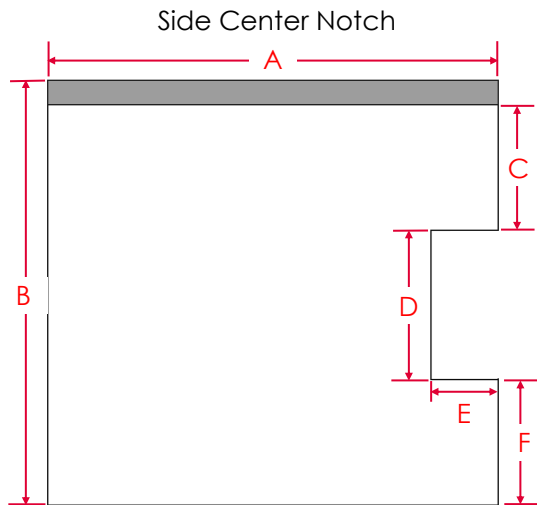

# Measure Instructions

1" Horizontals

**Tools needed:**

Tape Measure  
Pencil

Order Form  
Cut Out Diagram  
Angled Diagram

## Standard Shade:

Follow lettered guides for correct measuring and cut-outs.

Please Note:

- When measuring for an inside mount, measure in three different places and take the smallest measurement. This ensures that your shade will fit inside the window sill.
- Fill out appropriate Cut-Out or Angled Shade Diagram Order Form to make sure your blind is ordered correctly.
- When measuring for a Cut-Out, think of the blind in a flat tilted up or down position. This will allow for adequate space around your cut out.